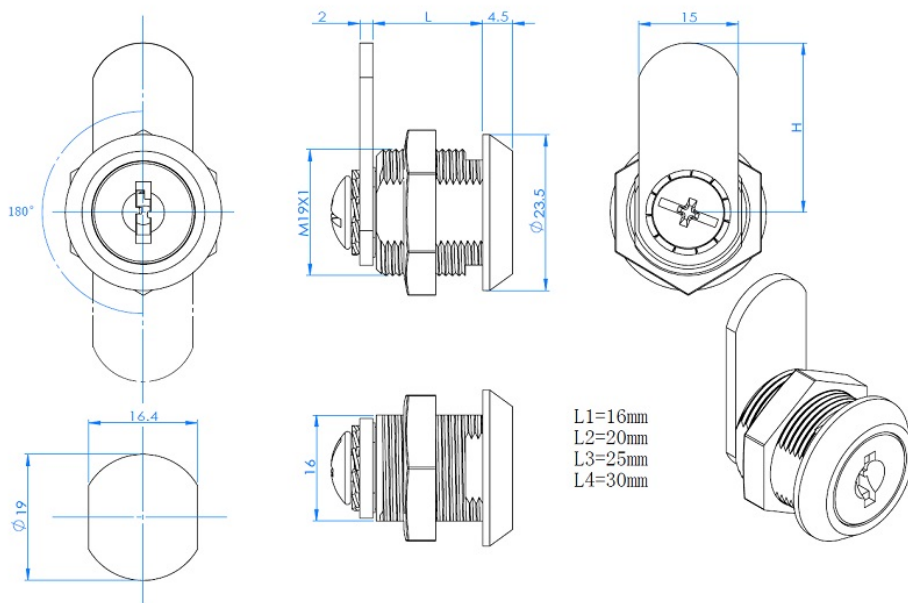

# PRODUCT SHEET

**Description:**

Cam Lock 1925, 180DG, CPL, Cam A06, W/3 CK SISO,W/1 L-Shaped Striking Plate

**Item number:**

14.04.494-0

Units	Box	Carton	HS Code	Barcode
Pcs.	25	250	8301300000	
				5704866041973